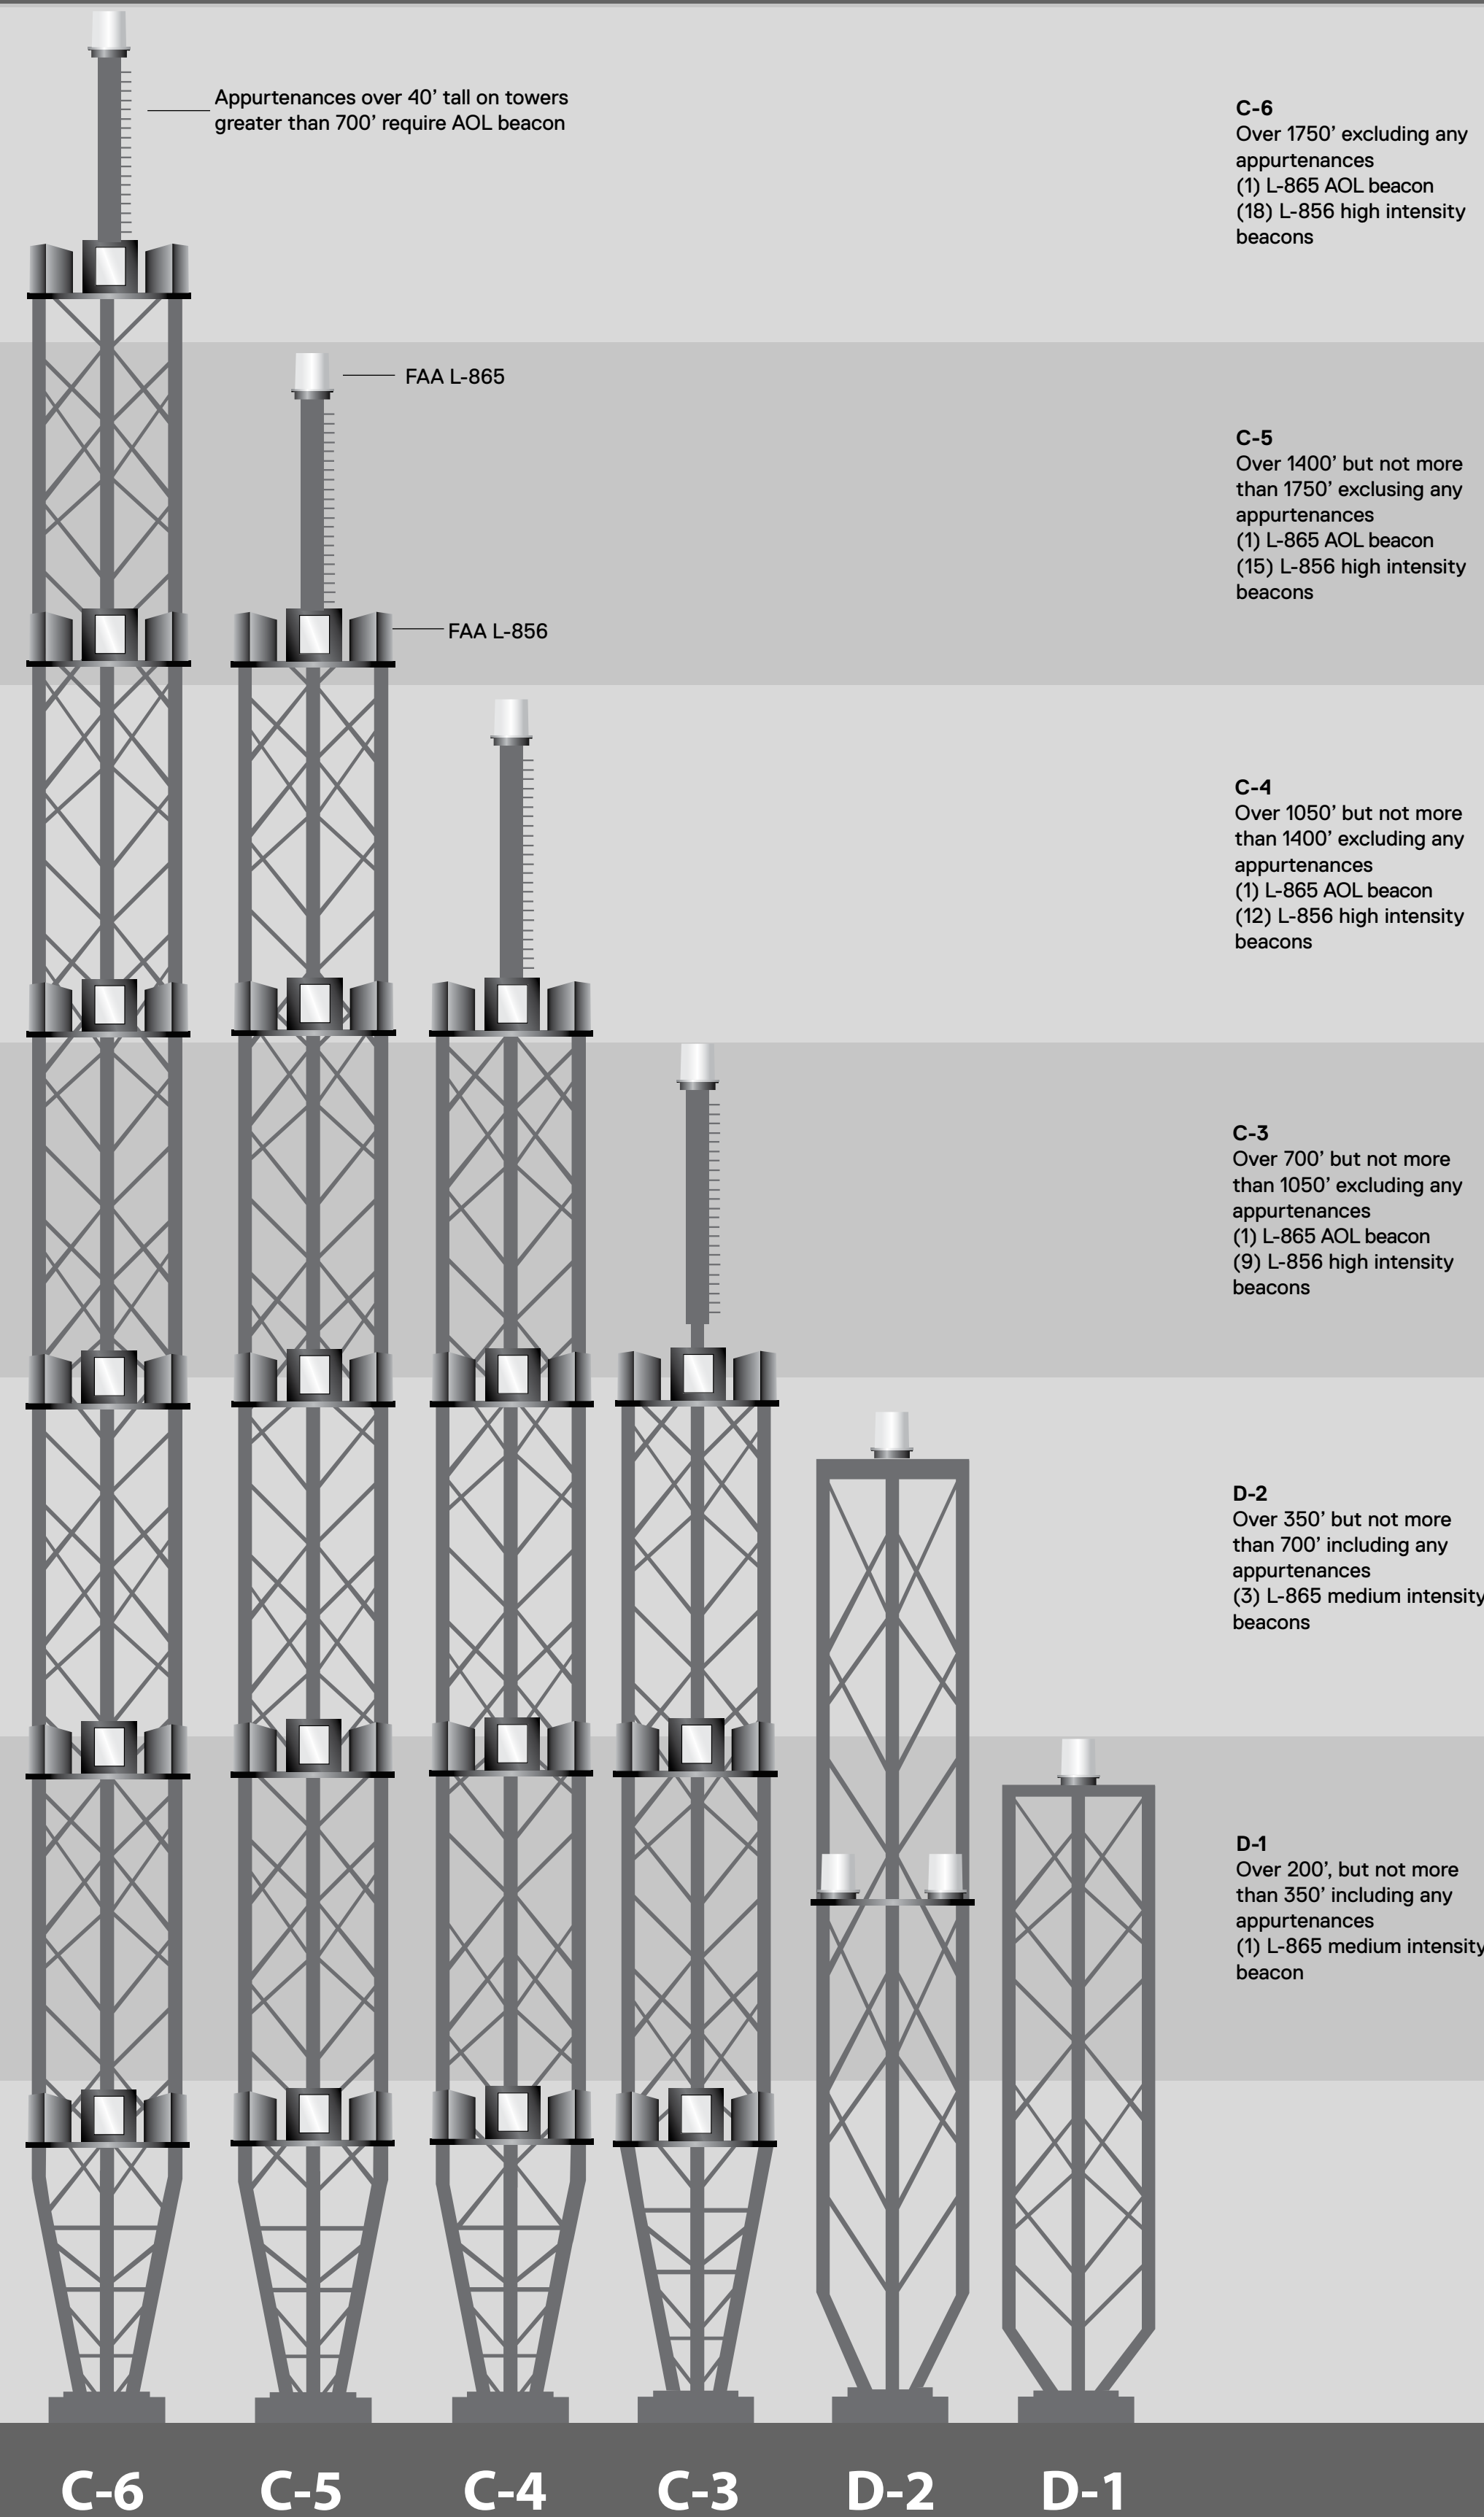

## PAINT AND RED LIGHTING

Towers marked with paint for day and red lights for night.  
AC 70/7460-1L

## WHITE LIGHTING

Towers marked with white lights for day and white lights for night.  
AC 70/7460-1L

B TOWERS HAVE NO APPURTENANCES GREATER THAN 40' THEREFORE NO REQUIREMENT FOR AOL BEACON

## DUAL LIGHTING

Towers marked with white lights for day and red lights for night.  
AC 70/7460-1L

G TOWERS HAVE NO APPURTENANCES GREATER THAN 40' THEREFORE NO REQUIREMENT FOR AOL BEACON