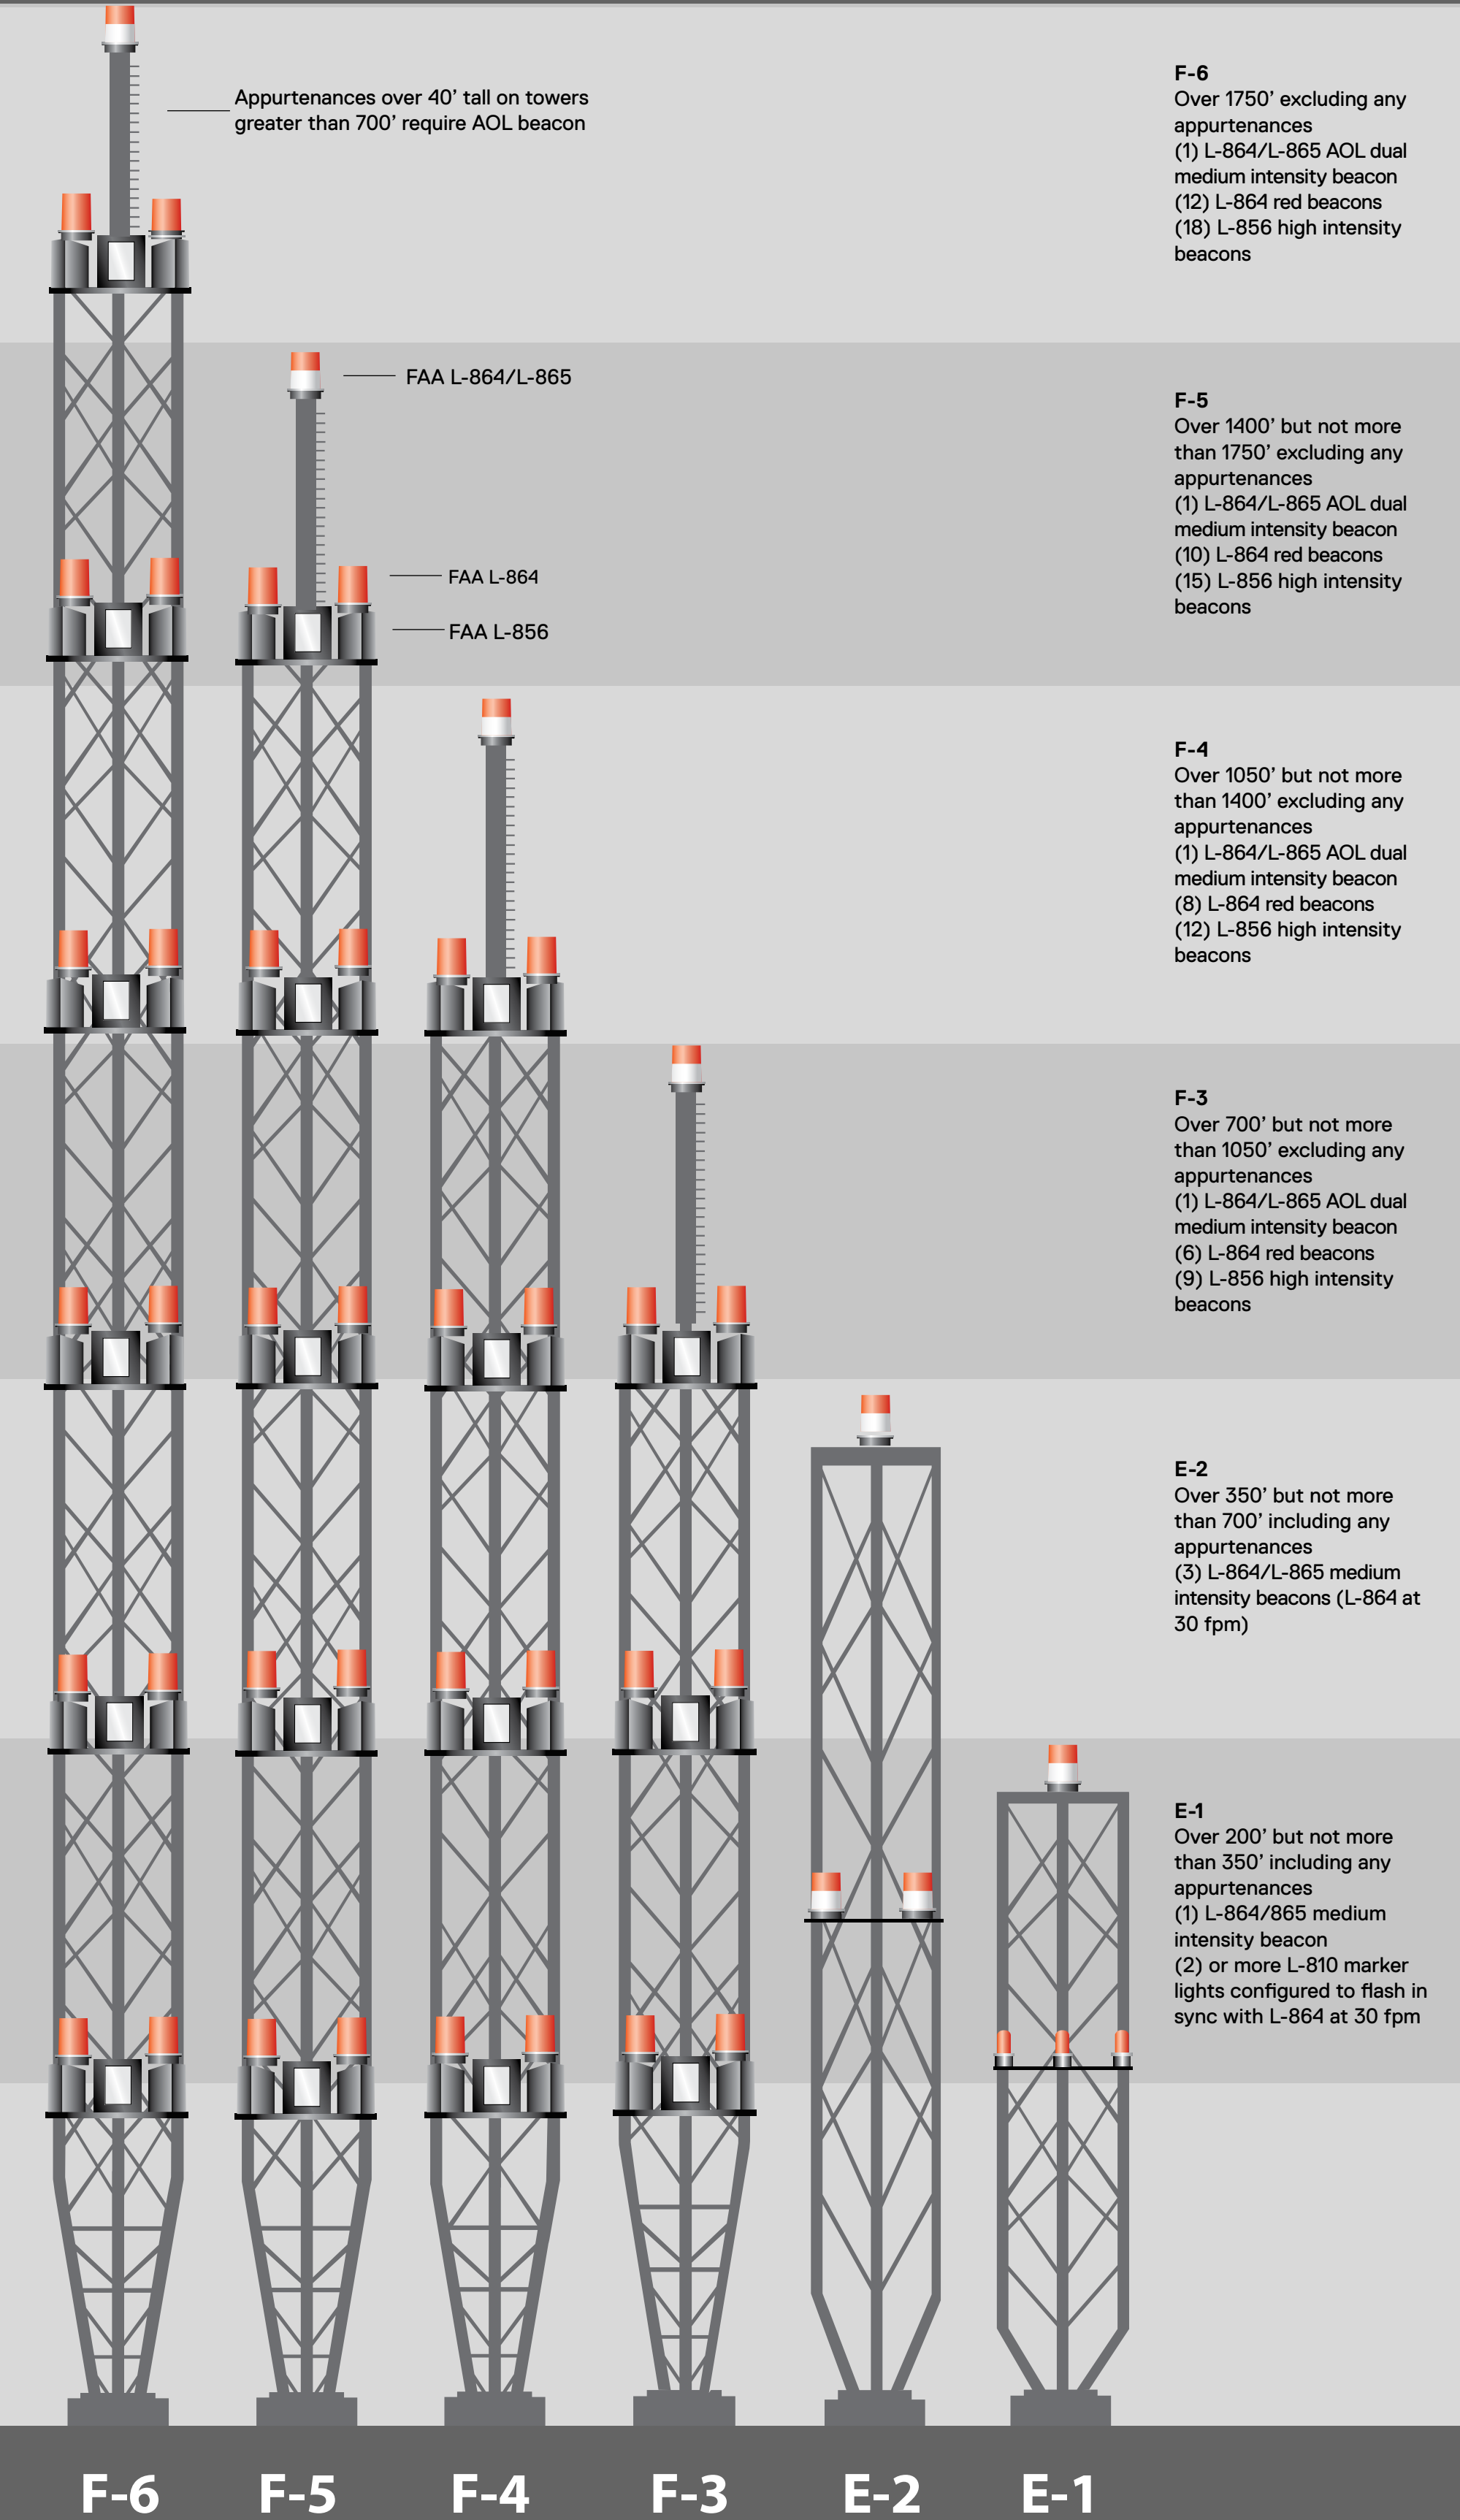

## PAINT AND RED LIGHTING

Towers marked with paint for day and red lights for night.  
AC 70/7460-1L

## WHITE LIGHTING

Towers marked with white lights for day and white lights for night.  
AC 70/7460-1L

B TOWERS HAVE NO APPURTENANCES GREATER THAN 40' THEREFORE NO REQUIREMENT FOR AOL BEACON

## DUAL LIGHTING

Towers marked with white lights for day and red lights for night.  
AC 70/7460-1L

G TOWERS HAVE NO APPURTENANCES GREATER THAN 40' THEREFORE NO REQUIREMENT FOR AOL BEACON