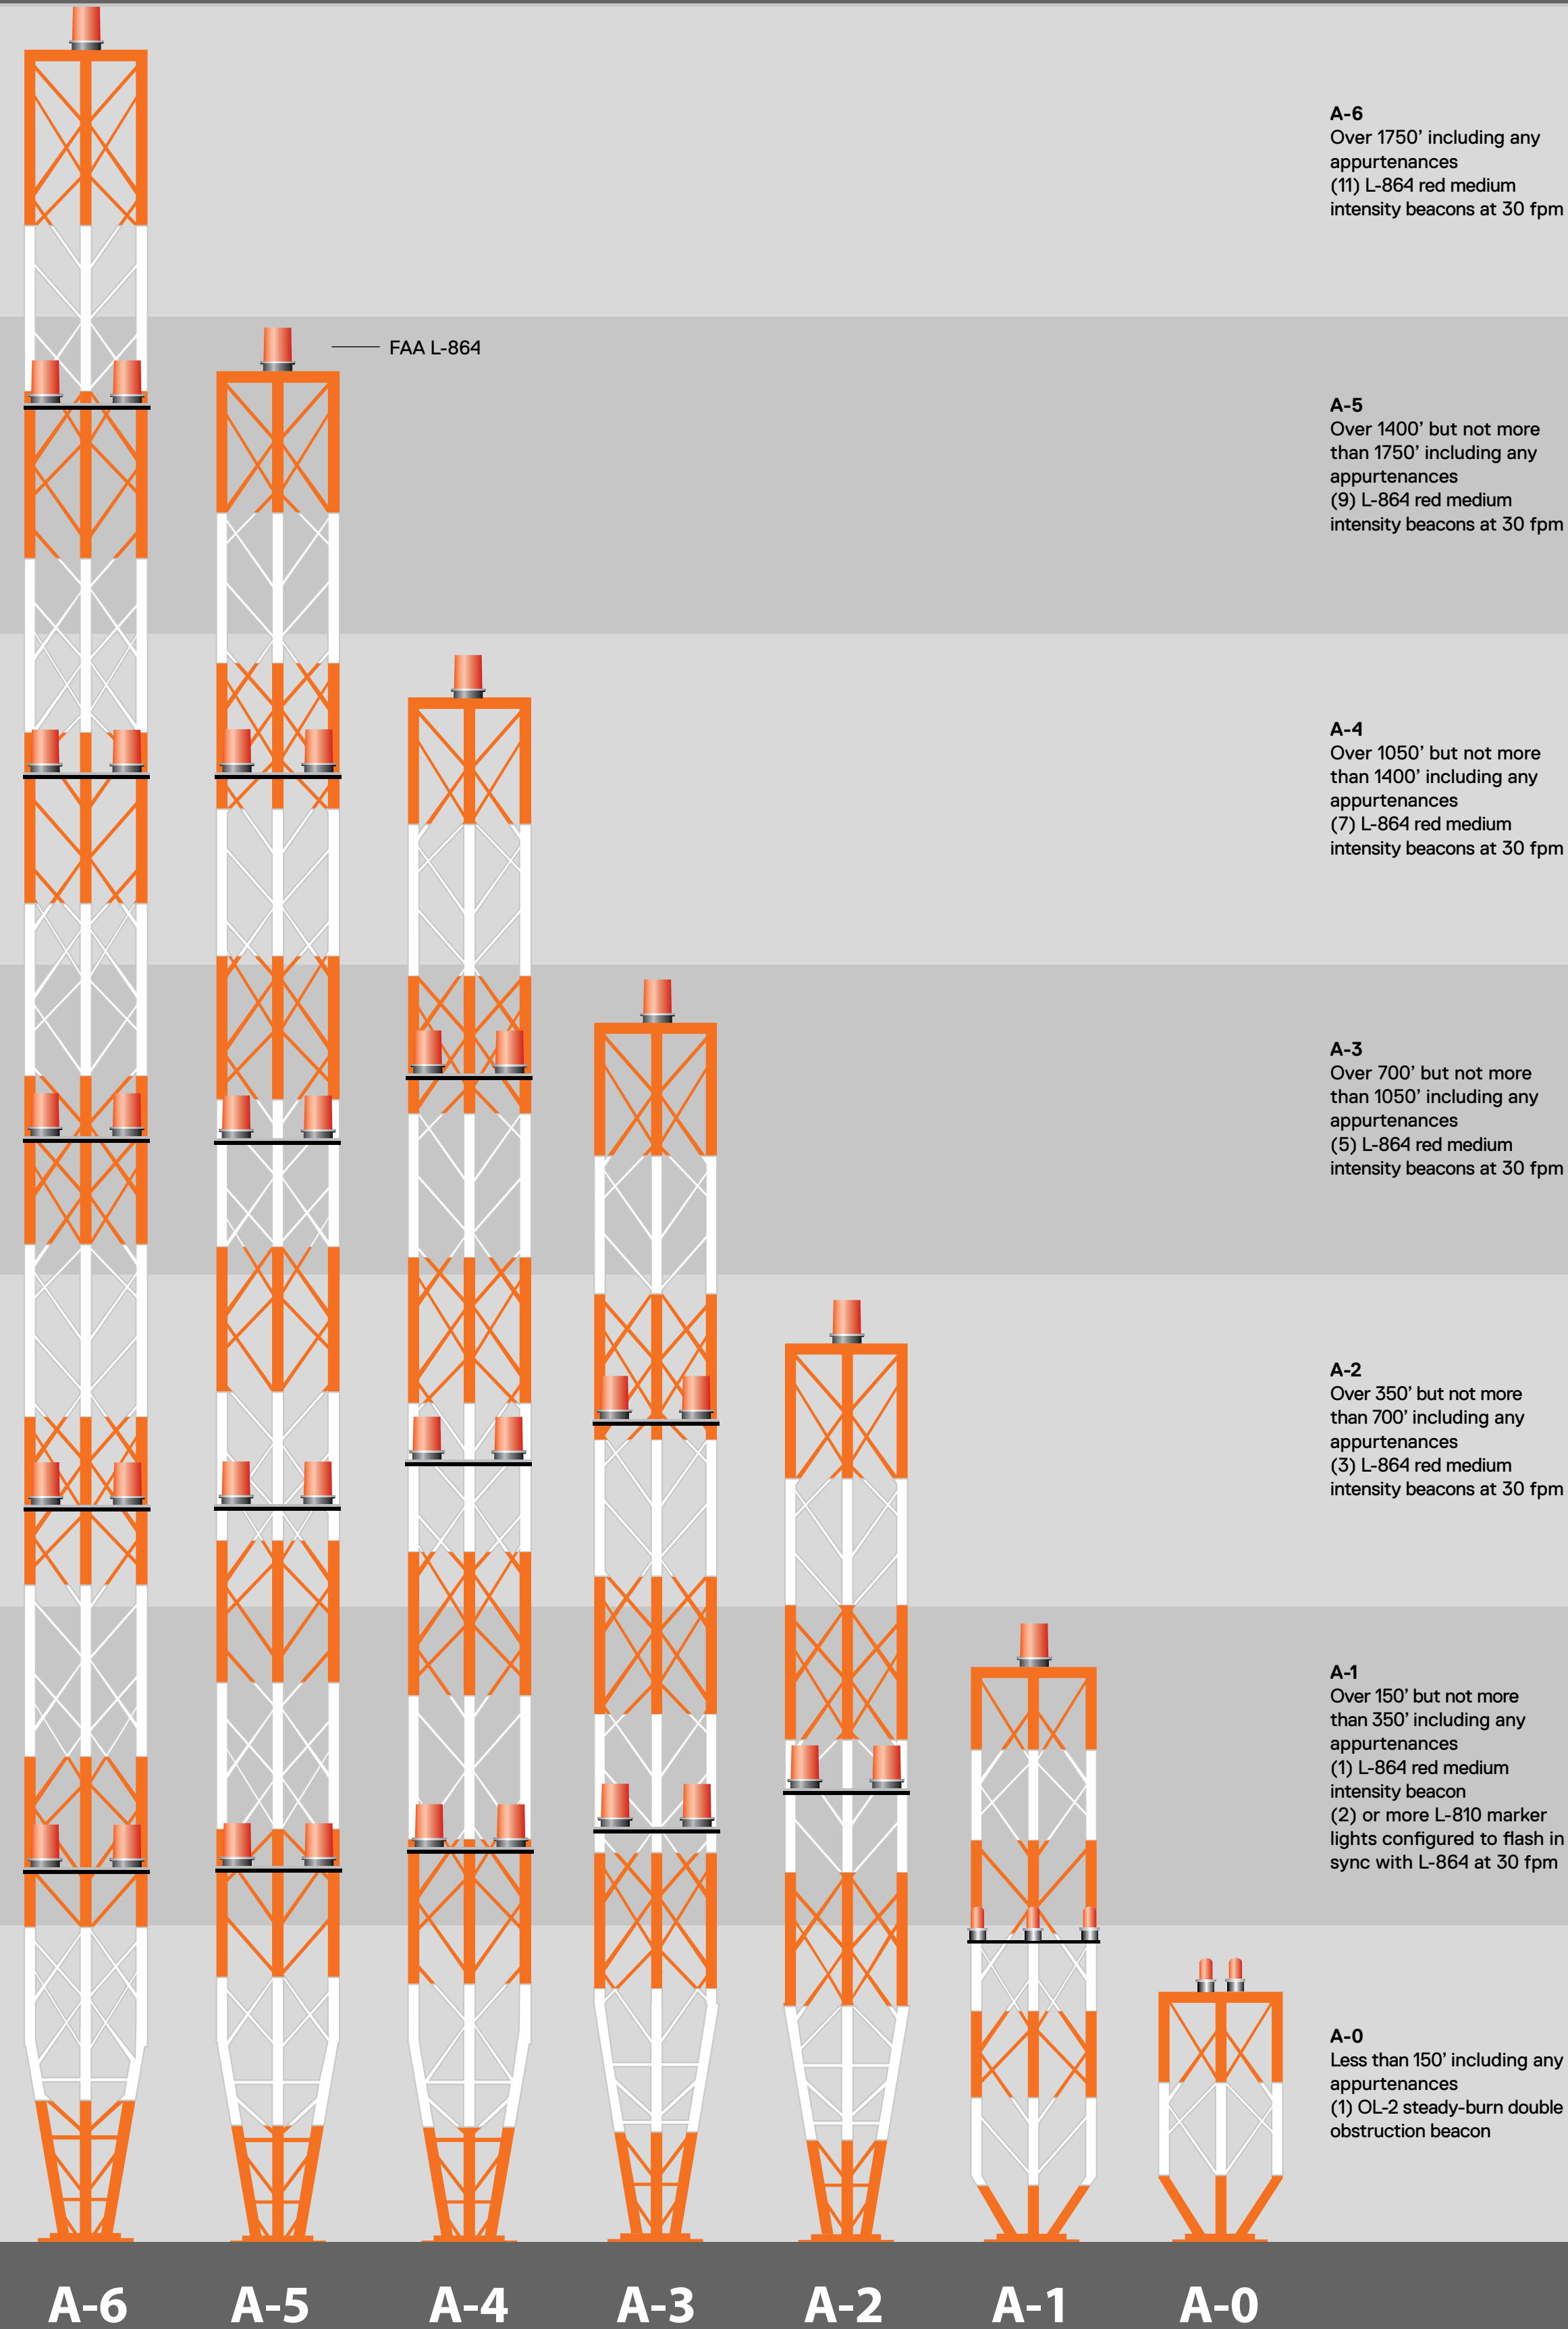

## PAINT AND RED LIGHTING

Towers marked with paint for day and red lights for night.  
AC 70/7460-1L

## WHITE LIGHTING

Towers marked with white lights for day and white lights for night.  
AC 70/7460-1L

B TOWERS HAVE NO APPURTENANCES GREATER THAN 40' THEREFORE NO REQUIREMENT FOR AOL BEACON

## DUAL LIGHTING

Towers marked with white lights for day and red lights for night.  
AC 70/7460-1L

G TOWERS HAVE NO APPURTENANCES GREATER THAN 40' THEREFORE NO REQUIREMENT FOR AOL BEACON